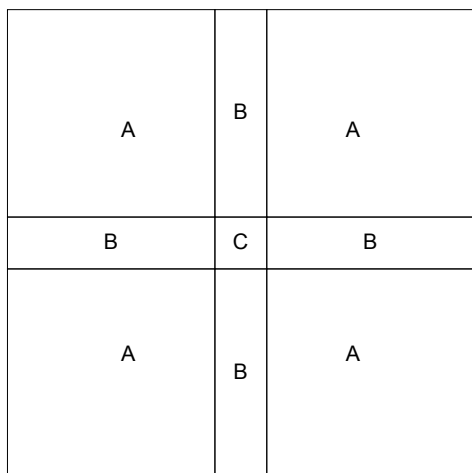

Argyle Blue Block 9" x 9"

Key Block (27/100 actual size)

Cutting Diagrams

Patch Count