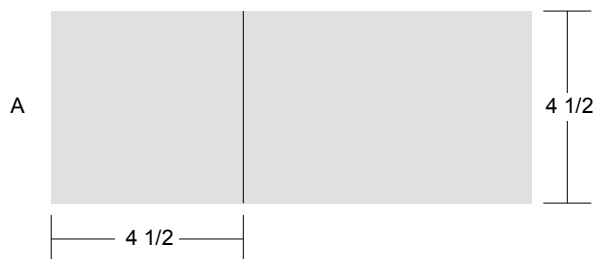

Argyle Blue Block 9" x 9"

Key Block (27/100 actual size)

Cutting Diagrams

Patch Count