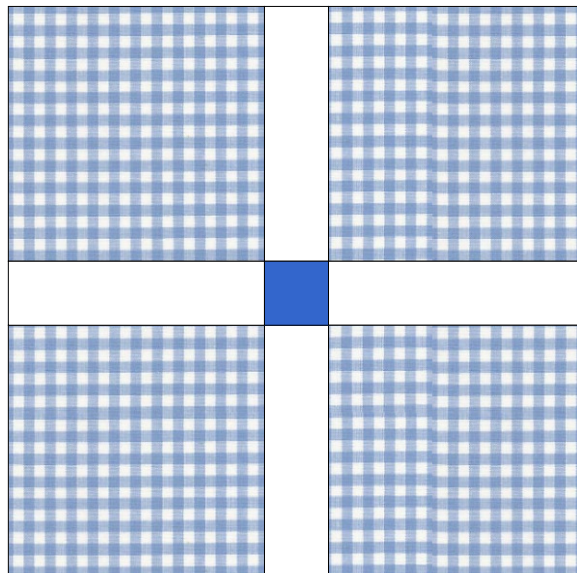

Argyle Blue Block 9" x 9"

Key Block (27/100 actual size)

Cutting Diagrams

Patch Count