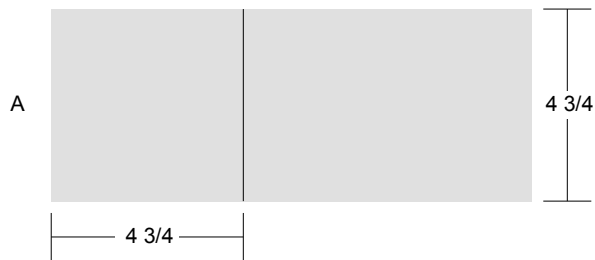

Argyle Pink Block 9" x 9"

Key Block (27/100 actual size)

Cutting Diagrams

Patch Count