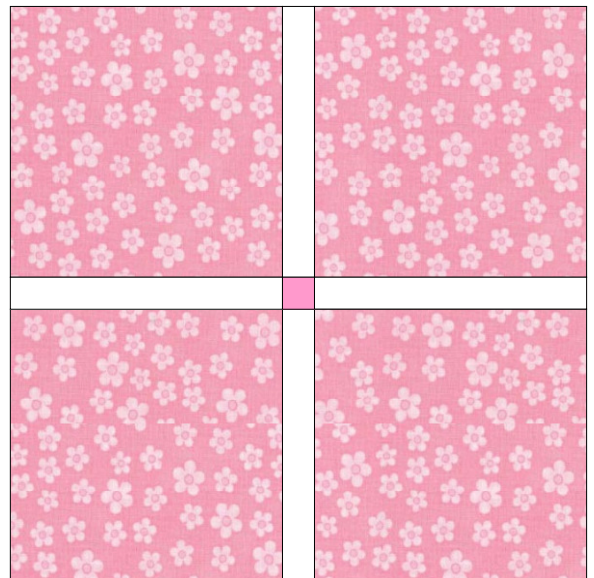

Argyle Pink Block 9" x 9"

Key Block (27/100 actual size)

Cutting Diagrams

Patch Count