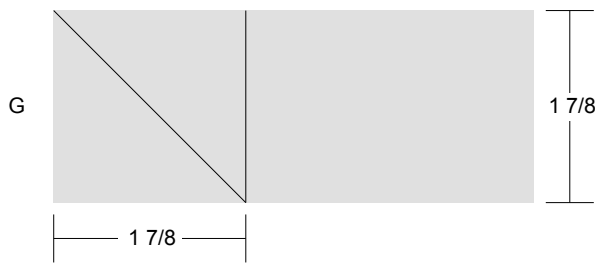

Pieced Black Cat 10" x 10"

Key Block (5/20 actual size)

Cutting Diagrams

Patch Count

 2 patches

 2 patches

 2 patches

 9 patches