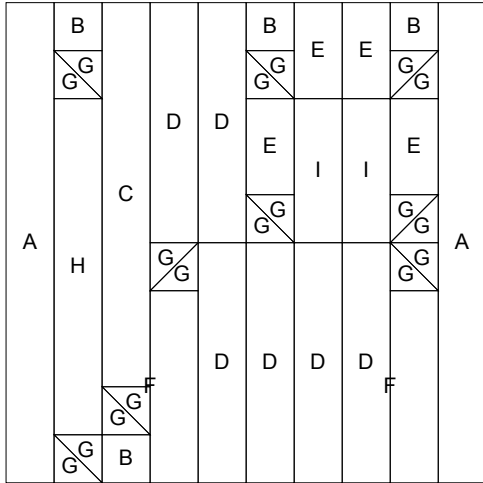

Pieced Black Cat 10" x 10"

Key Block (5/20 actual size)

Cutting Diagrams

Patch Count

 2 patches

 2 patches

 2 patches

 9 patches

 9 patches

 1 patch

 2 patches