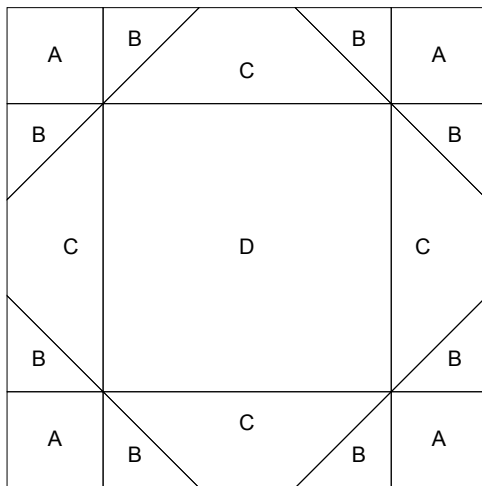

Bow Tie Block 10"

Key Block (5/20 actual size)

Cutting Diagrams