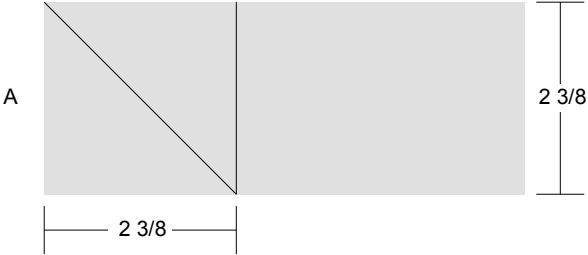

Little Red: Half-Square Triangle Block

Key Block (1 and 33/50 times actual size)

Cutting Diagrams

Patch Count