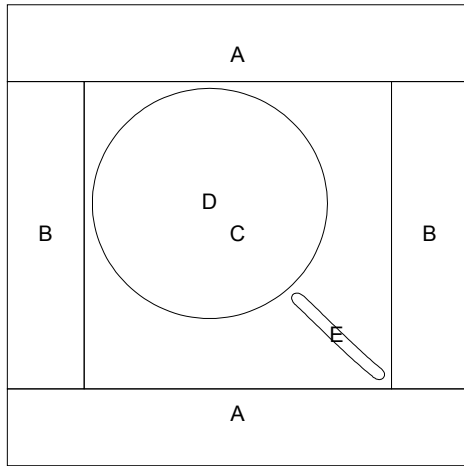

Eye Spy Block 12 x 12

Key Block (1/5 actual size)

Cutting Diagrams

Patch Count