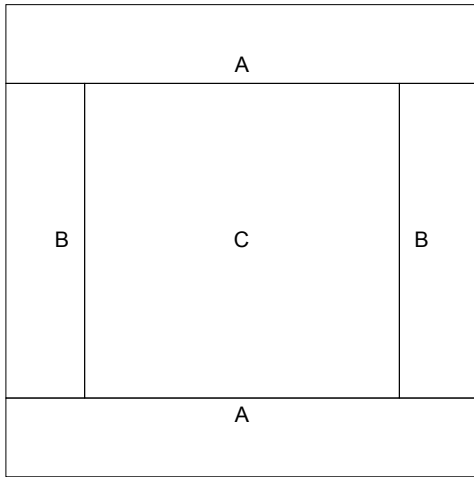

Block Two 6" x 6"

Key Block (41/100 actual size)

Cutting Diagrams

Patch Count