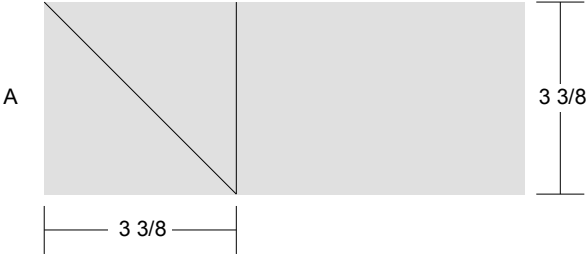

Grey Cross Block HST 10" x 10"

Key Block (5/20 actual size)

Cutting Diagrams

Patch Count