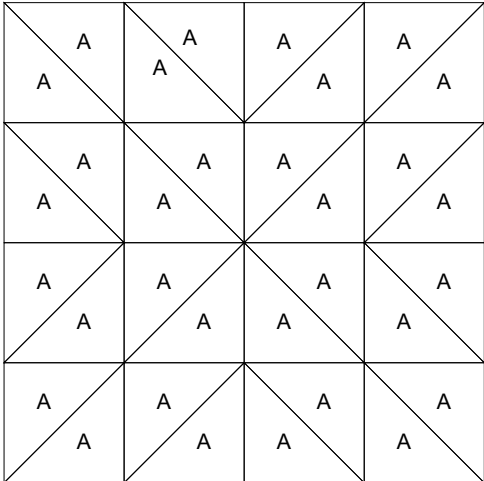

Grey Cross Block HST 10" x 10"

Key Block (5/20 actual size)

Cutting Diagrams

Patch Count