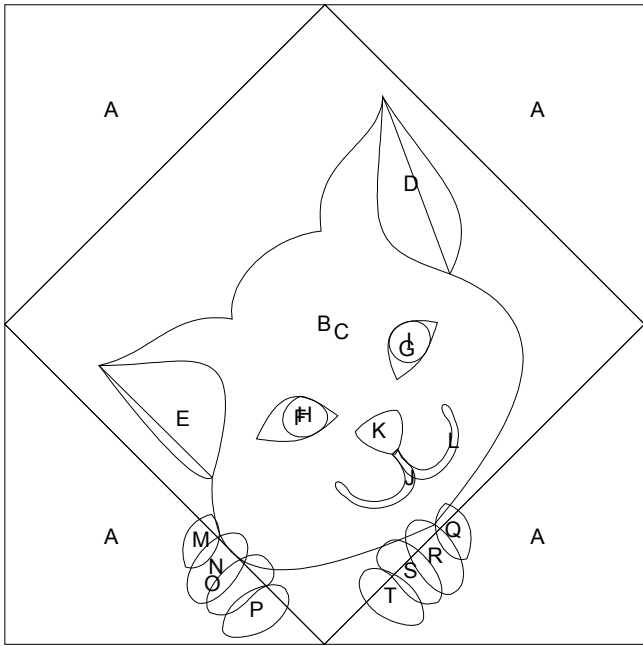

Kitties Block 9" x 9"

Key Block (37/100 actual size)

B