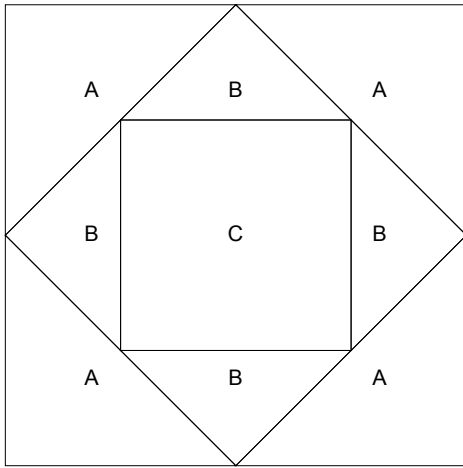

Mood Block 12" x 12"

Key Block (1/5 actual size)

Cutting Diagrams

Patch Count

4 patches

4 patches

1 patch