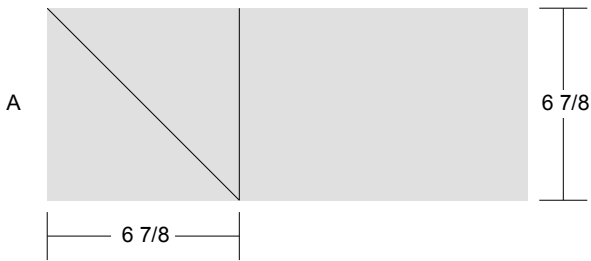

Mood Block 12" x 12"

Key Block (1/5 actual size)

Cutting Diagrams

Patch Count

4 patches

4 patches

1 patch