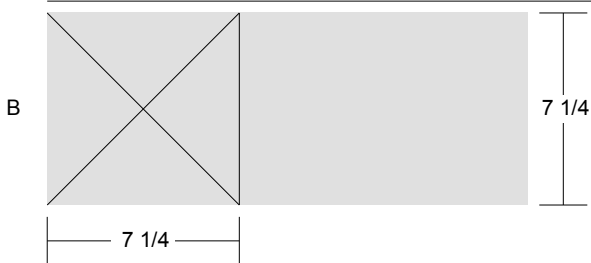

Mood Block 12" x 12"

Key Block (1/5 actual size)

Cutting Diagrams

Patch Count

4 patches

4 patches

1 patch