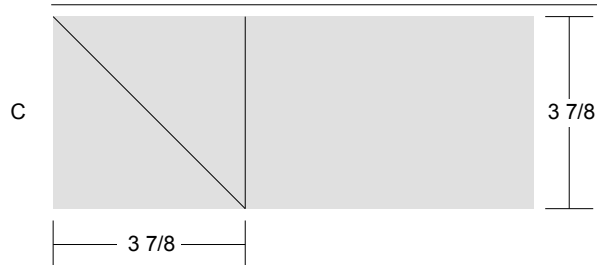

1 patch

2 patches

1 patch