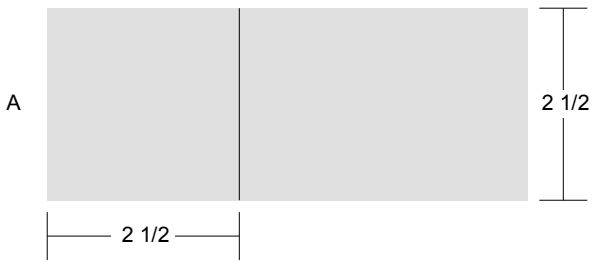

# Spices Block A 10"x10"

Key Block (5/20 actual size)

## Cutting Diagrams

1 patch

1 patch