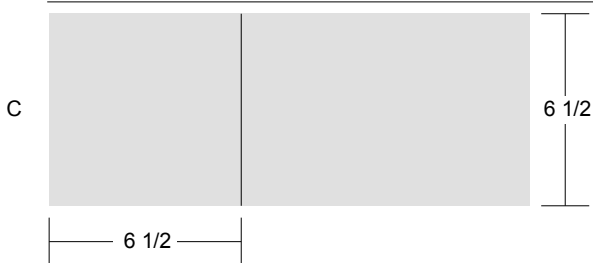

# Spices Block A 10"x10"

Key Block (5/20 actual size)

## Cutting Diagrams

1 patch

1 patch

## Patch Count

1 patch

1 patch

4 patches

1 patch