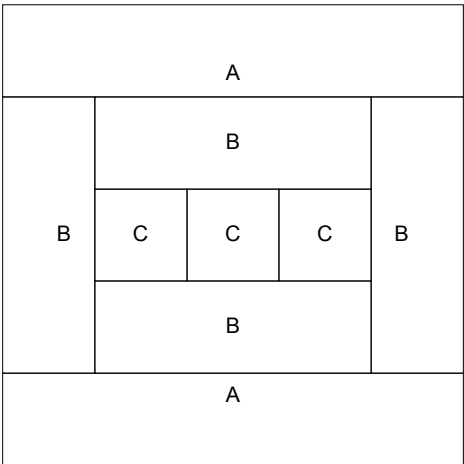

Square in a Square 15" x 15"

Key Block (8/50 actual size)

Cutting Diagrams

Patch Count