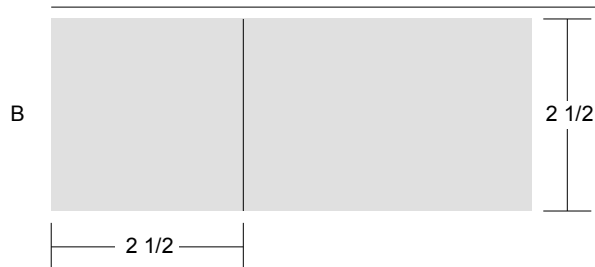

Star Bright Block A 6" x 6"

Key Block (41/100 actual size)

Cutting Diagrams

2 patches

Patch Count

2 patches

1 patch