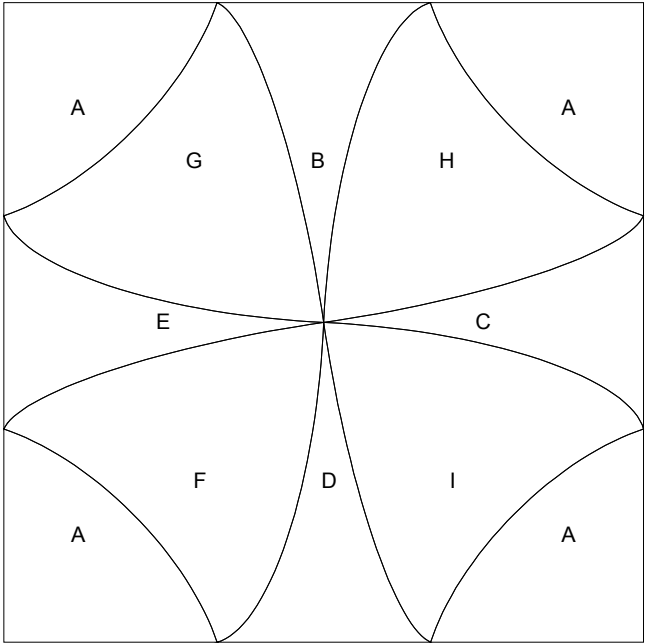

Summer Plums Block 9"

Key Block (37/100 actual size)

G

H