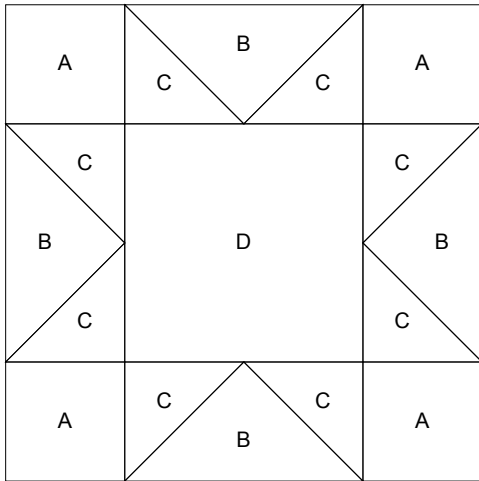

Variable Star Block 8" x 8"

Key Block (31/100 actual size)

Cutting Diagrams

Patch Count